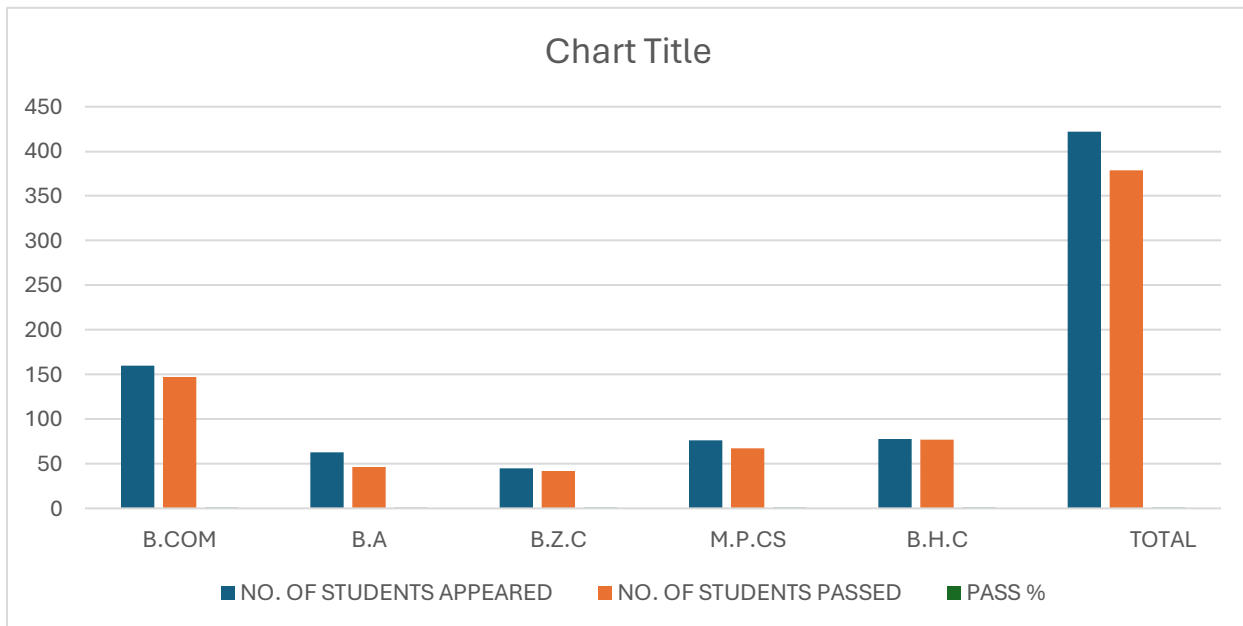

GROUP	SEMISTER	NO. OF STUDENTS APPEARED	NO. OF STUDENTS PASSED	PASS %
B.H.C	I	26	26	100%
(HORTICULTURE)	II	26	25	96%
	III	26	26	100%
TOTAL		78	77	99%

GROUP	NO. OF STUDENTS APPEARED	NO. OF STUDENTS PASSED	PASS %
B.COM	160	147	92%
B.A	63	46	73%
B.Z.C	45	42	93%
M.P.CS	76	67	88%
B.H.C	78	77	99%
TOTAL	422	379	90%