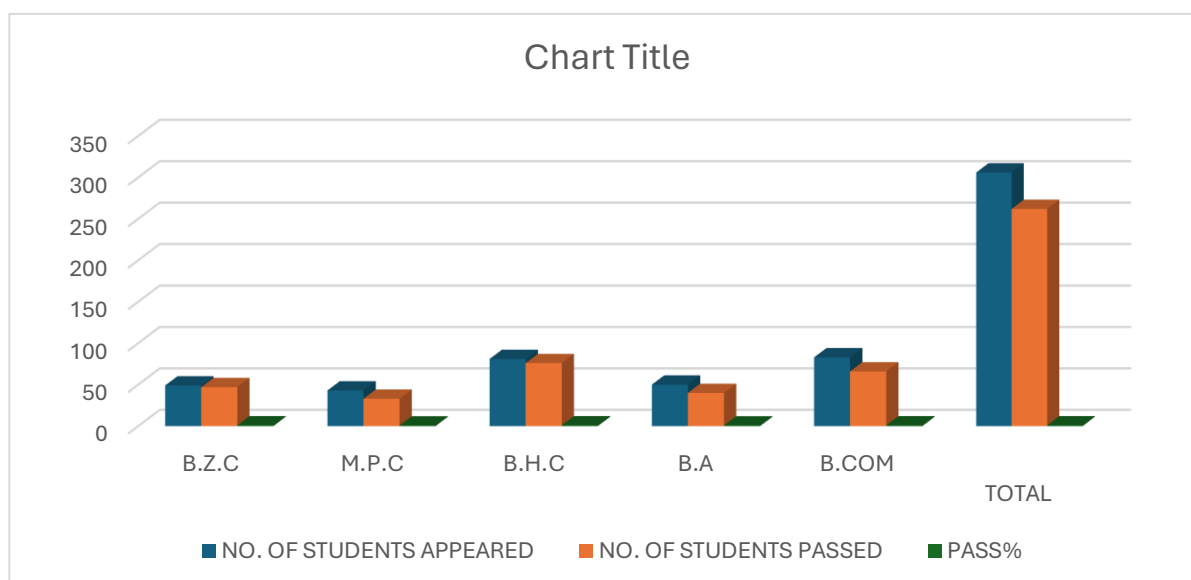

GROUP	NO. OF STUDENTS APPEARED	NO. OF STUDENTS PASSED	PASS%
B.Z.C	49	47	96%
M.P.C	43	33	77%
B.H.C	81	76	94%
B.A	50	40	80%
B.COM	83	66	83%
TOTAL	306	262	86%