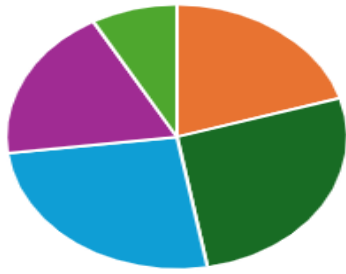

■ Year ■ 2018-19 ■ 2019-20 ■ 2020-21 ■ 2021-22 ■ 2022-23