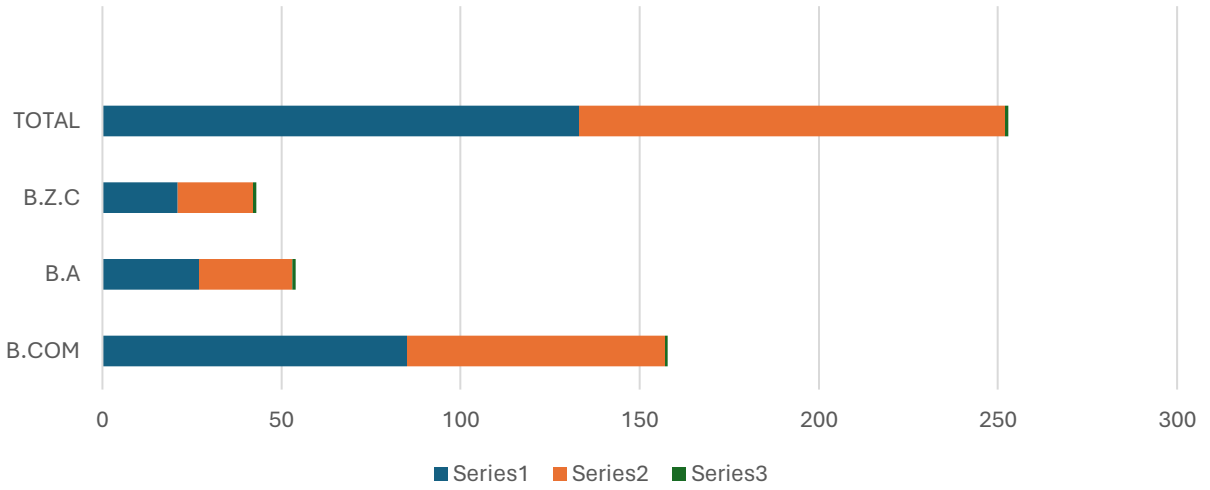

Chart Title

FIVE ACADEMIC YEARS RESULT ANALYSIS

FIVE ACADEMIC YEARS RESULT ANALYSIS

FROM 2018-19 TO 2022-23

Academic Year	Total no of Students Appeared	Total No. of Students Passed	Pass %
2018-19	330	326	99%
2019-20	438	416	95%
2020-21	422	379	90%
2021-22	306	262	86%
2022-23	113	99	88%