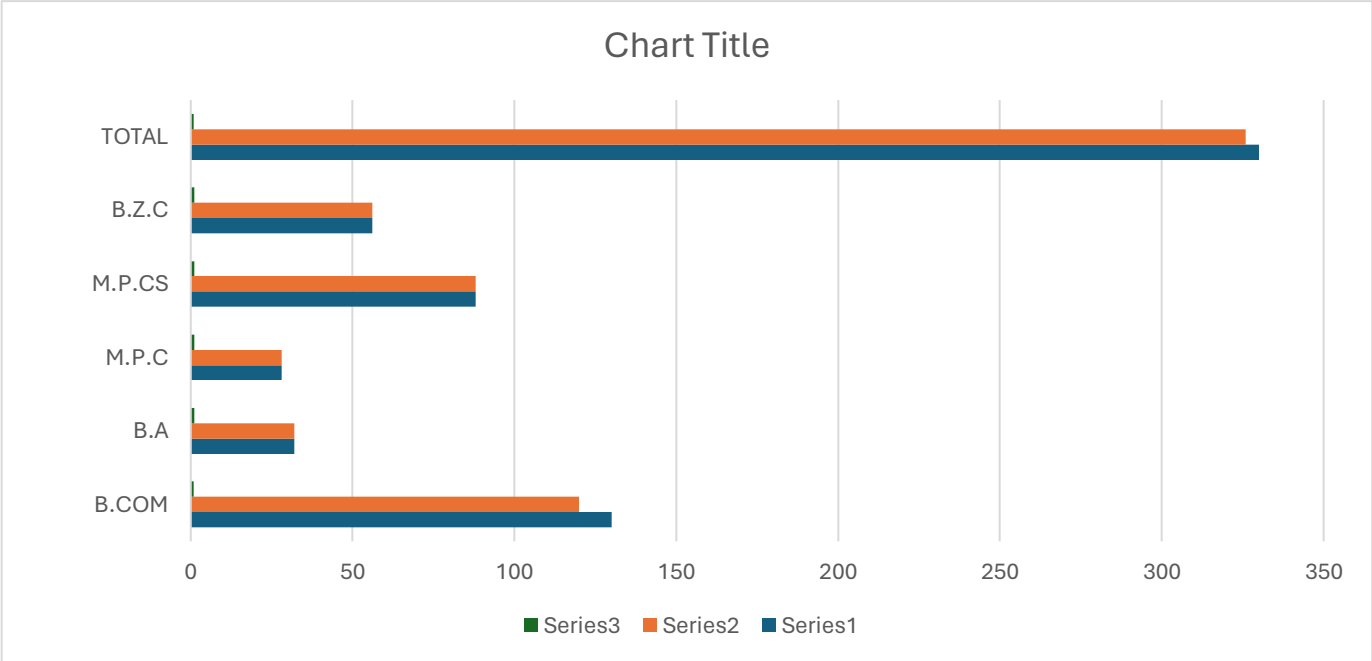

GROUP	NO. OF STUDENTS APPEARED	NO. OF STUDENTS PASSED	PASS %
B.COM	130	120	92%
B.A	32	32	100%
M.P.C	28	28	100%
M.P.CS	88	88	100%
B.Z.C	56	56	100%
TOTAL	334	324	97%