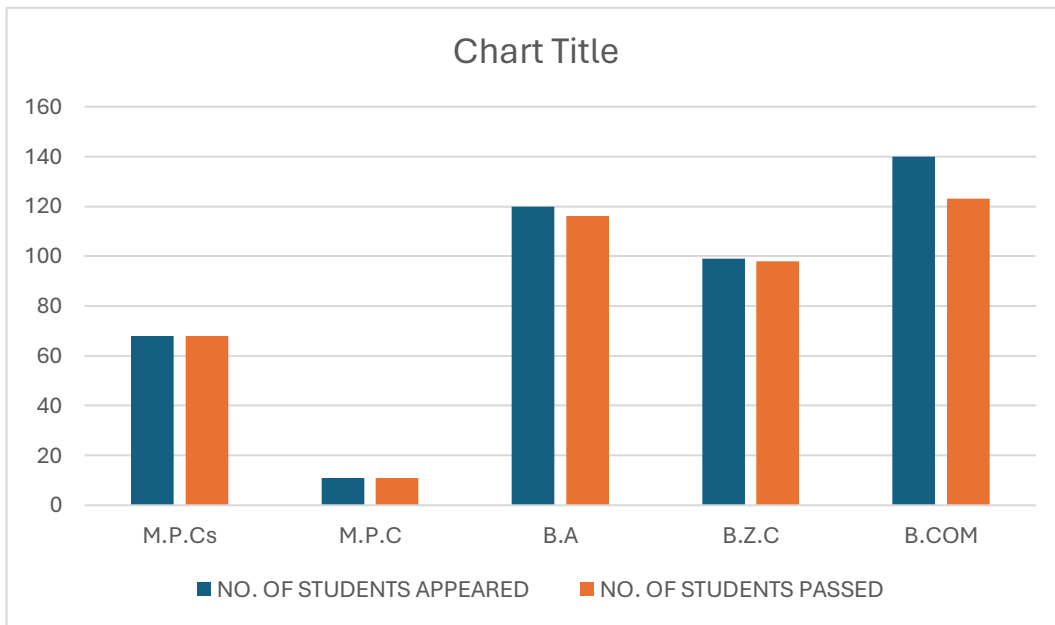

GROUP	NO. OF STUDENTS APPEARED	NO. OF STUDENTS PASSED	PASS %
M.P.Cs	68	68	100%
M.P.C	11	11	100%
B.A	120	116	97%
B.Z.C	99	98	99%
B.COM	140	123	88%
TOTAL	438	416	95%